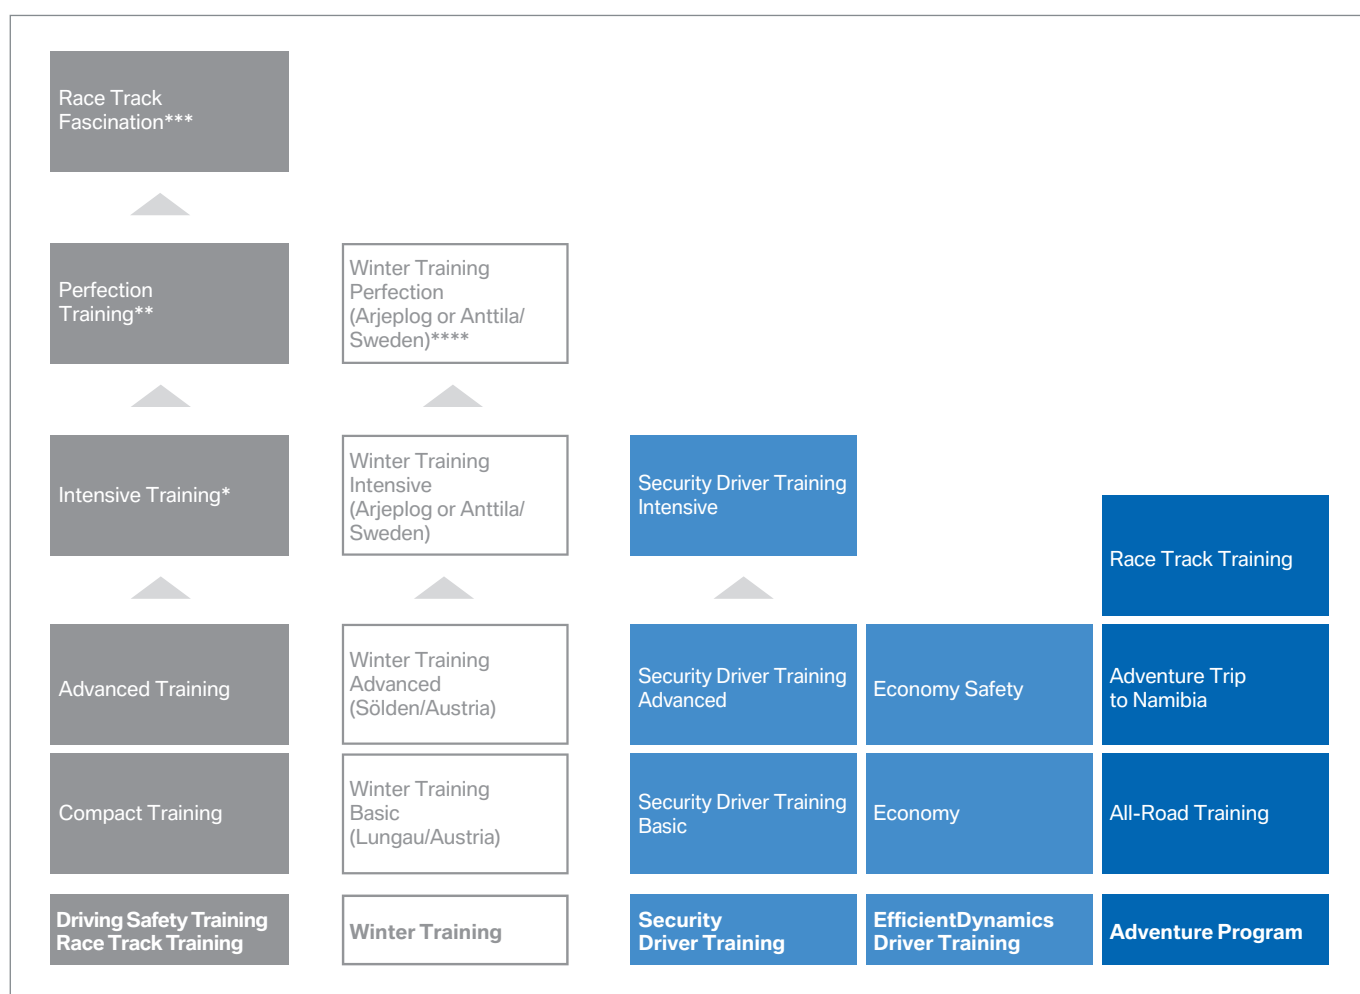

The requirement profile of the BMW Driver Training program.

* Requirement can also be fulfilled with a BMW Winter Training Advanced course.

** Requirement can also be fulfilled with a BMW Winter Training Intensive course.

*** Requirement consists of two BMW Perfection Training courses or one BMW Perfection Training course and one BMW Winter Training Perfection course.

**** Requirement can also be fulfilled with a BMW Winter Training Advanced course or a BMW Intensive Training course.