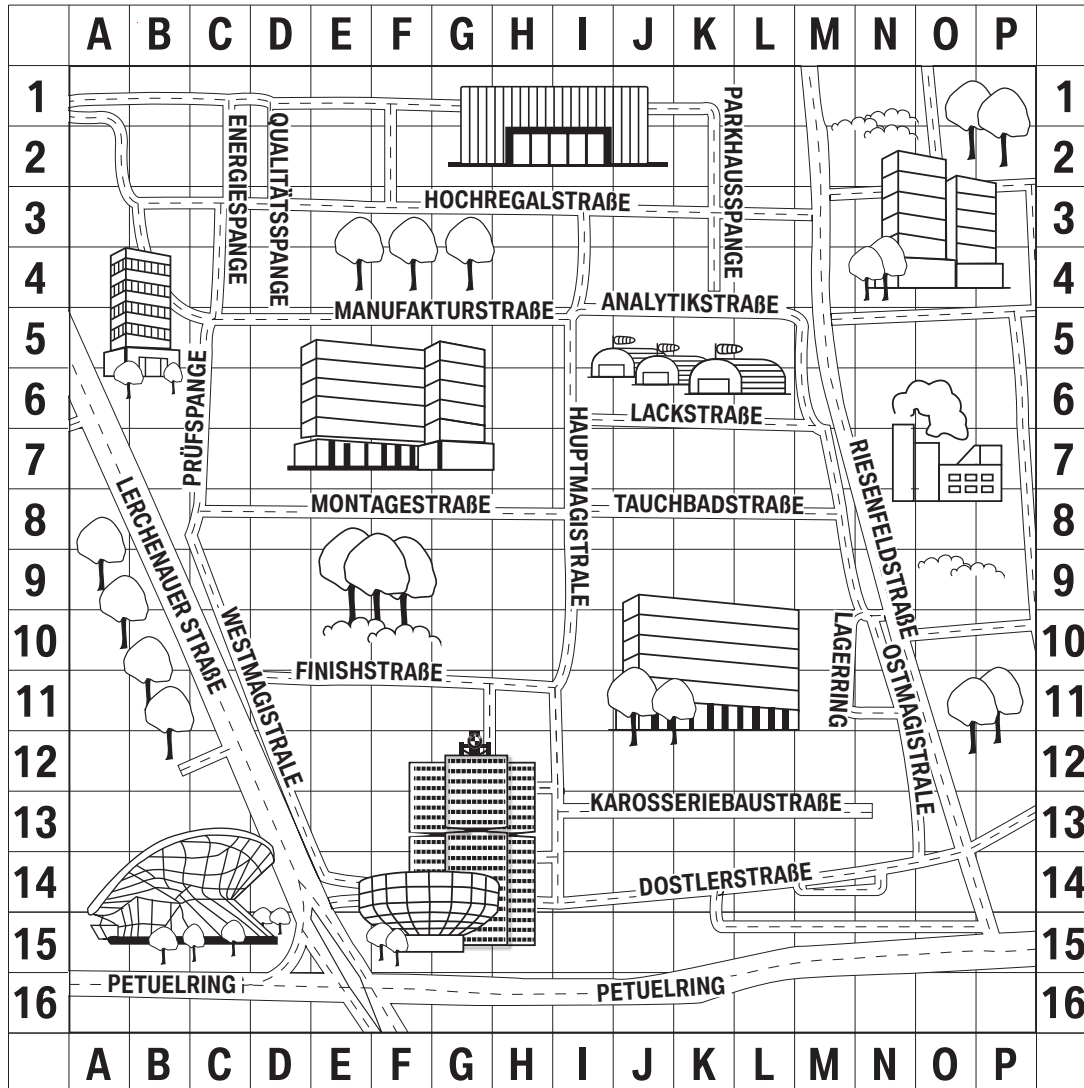

# PARK YOUR BMW

**BMW  
GROUP**

So that joy never stops, we have developed games for your time at home. For big and small and for all who love to play. Park your BMW is fun for everyone. But here you don't even have to go out into the street. Instead, you have to find out where your opponent has parked his BMW. Whoever discovers them all first is the winner. Simply print out a playing field for each player, place your BMWs on the coordinate system - without them touching! - protect your playing field from the prying eyes of your opponent and take turns guessing. Have fun!

## PLAYER 1

BMW i3

BMW 8 Series  
Gran Coupé

BMW 3 Series

BMW X6