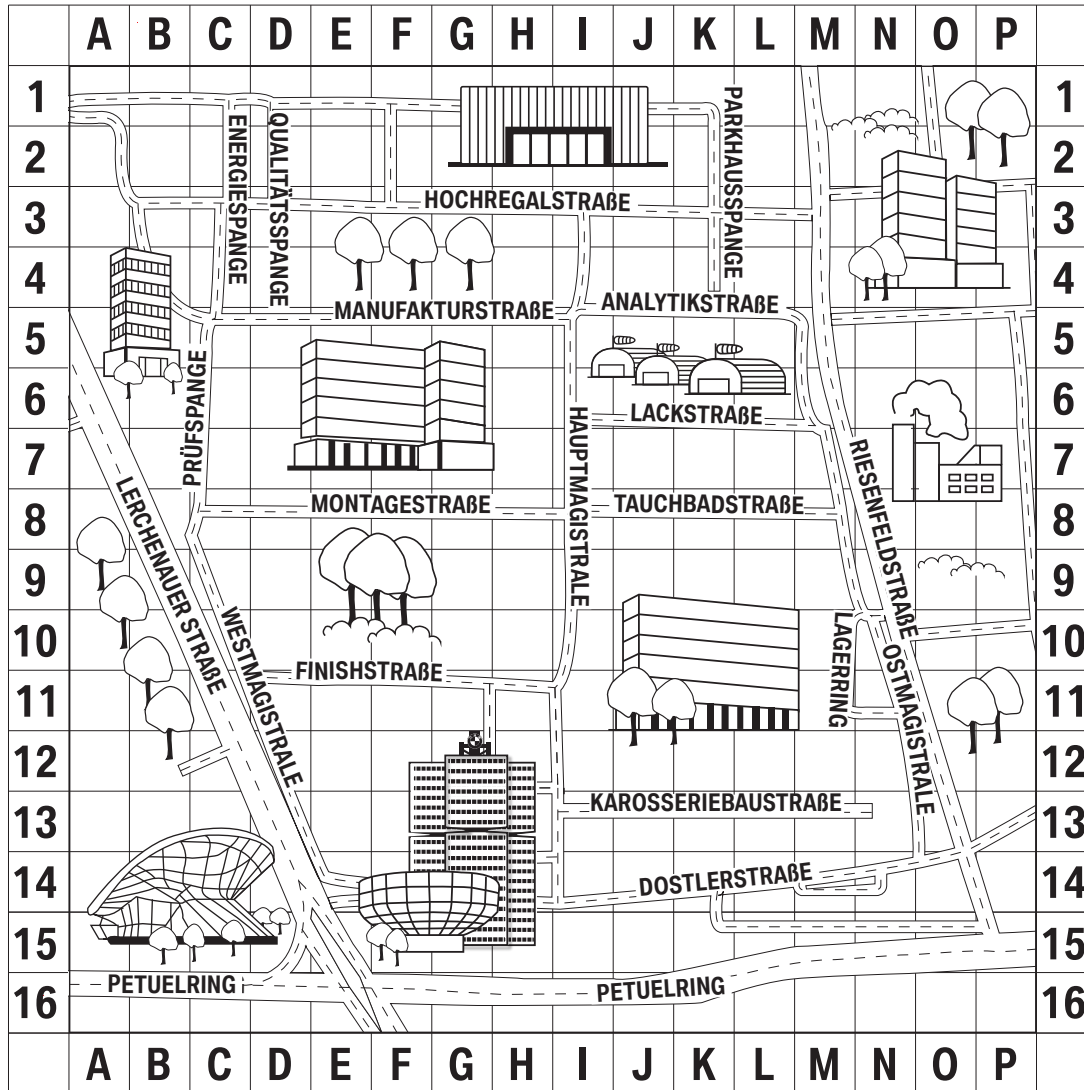

PARK YOUR BMW

**BMW
GROUP**

So that joy never stops, we have developed games for your time at home. For big and small and for all who love to play. Park your BMW is fun for everyone. But here you don't even have to go out into the street. Instead, you have to find out where your opponent has parked his BMW. Whoever discovers them all first is the winner. Simply print out a playing field for each player, place your BMWs on the coordinate system - without them touching! - protect your playing field from the prying eyes of your opponent and take turns guessing. Have fun!

PLAYER 2

BMW i3

BMW 8 Series
Gran Coupé

BMW 3 Series

BMW X6